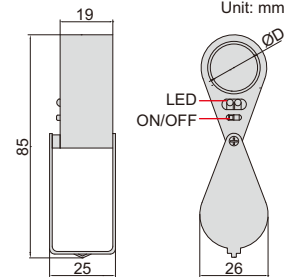

7520-320D

7521-3D

- LED illumination, working life 20000h

SPECIFICATION

Magnification	2.25X
Diopter	5D
Lens diameter	Ø122mm
Illumination	power: 7W, illumination: 420lm
Power supply	100~240V, 50~60Hz

TABLE MAGNIFIER WITH ILLUMINATION CODE 7516-5D

7516-5D

FOLDING MAGNIFIER

- Glass lens

Code	Magnification	Lens diameter (ØD)
7511-8	10X	Ø21mm

7511-8

FOLDING MAGNIFIER WITH ILLUMINATION

2 pcs LED

- Resin lens
- Powered by 3xLR927 batteries (included)

Code	Magnification	Lens diameter (ØD)
7515-10	10X	Ø21mm

7515-10

FOLDING MAGNIFIER WITH ILLUMINATION

closed

LED lights up when opened

- Resin lens
- Powered by 2xCR1620 batteries (included)
- LED lights up automatically when opened

Code	Size of mirror	Length
7160-1	Ø32mm	178~515mm
7160-2	50x90mm	330~490mm