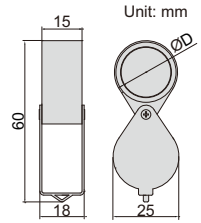

7516-5D

FOLDING MAGNIFIER

- Glass lens

Code	Magnification	Lens diameter (ØD)
7511-8	10X	Ø21mm

7511-8

FOLDING MAGNIFIER WITH ILLUMINATION

2 pcs LED

- Resin lens
- Powered by 3xLR927 batteries (included)

Code	Magnification	Lens diameter (ØD)
7515-10	10X	Ø21mm

7515-10

FOLDING MAGNIFIER WITH ILLUMINATION

closed

LED lights up when opened

- Resin lens
- Powered by 2xCR1620 batteries (included)
- LED lights up automatically when opened

Code	Magnification	Lens diameter (ØD)
7514-1	2.5X	Ø45mm

7514-1

19

MAGNIFIER WITH ILLUMINATION

- Glass lens
- Powered by 3xAG7 batteries
- 3 pcs LED and 3 pcs UV
- Base with scale, graduation: 0.5mm, 1/16"

Code	Size of mirror	Length
7160-1	Ø32mm	178~515mm
7160-2	50x90mm	330~490mm