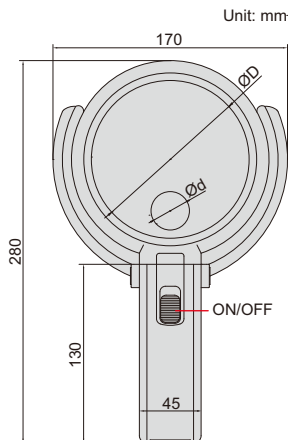

Code	Lens number	Magnification	Lens diameter (ØD)
7522-610	2 pcs	6X	50mm
		10X	37mm

MAGNIFIER WITH ILLUMINATION

- Two magnifications
- LED illumination
- Powered by 2 pcs AAA batteries (included)
- Resin lens

Code	Magnification	Lens size
7518-26	2X/6X	90x55mm

MAGNIFIER WITH ILLUMINATION

- Handheld and desk-type use
- Two magnifications
- LED illumination
- Powered by 2xAA batteries (included)
- Resin lens

Code	Magnification	Lens diameter (ØD)
7519-26	2X/6X	90mm

THREE WAYS MAGNIFIER WITH ILLUMINATION

- Resin lens
- Powered by 2xAA batteries (included) or power adapter (110~240V, 50~60Hz)

three ways use

7512-1

Code	Magnification	Lens diameter (ØD/Ød)
7512-1	2X/4X	Ø120mm/Ø28mm

Code	Size of mirror	Length
7160-1	Ø32mm	178~515mm
7160-2	50x90mm	330~490mm