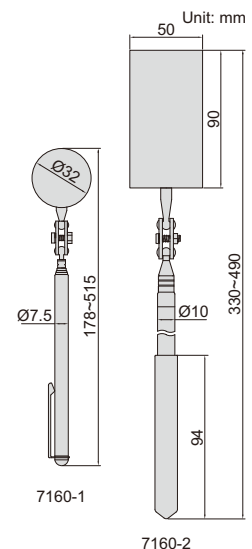

base with scale

rotate lens to adjust focus

7524-10

Code	Magnification	Lens diameter (ØD)	L	H	W
7524-10	10X	Ø30mm	60mm	50mm	56mm

MAGNIFIERS WITH ILLUMINATION

- Glass lens
- Powered by 3xAAA batteries (included)

Code	Magnification	Lens size
7518-26	2X/6X	90x55mm

MAGNIFIER WITH ILLUMINATION

- Handheld and desk-type use
- Two magnifications
- LED illumination
- Powered by 2xAA batteries (included)
- Resin lens

Code	Magnification	Lens diameter (ØD)
7519-26	2X/6X	90mm

adjustable holder angle

moveable lens for focus

2 pcs LED

TELESCOPING INSPECTION MIRRORS

- Inspect hidden areas
- Rotation of the mirror: 360°
- Length of handle is adjustable, handle is made of stainless steel

Code	Size of mirror	Length
7160-1	Ø32mm	178~515mm
7160-2	50x90mm	330~490mm