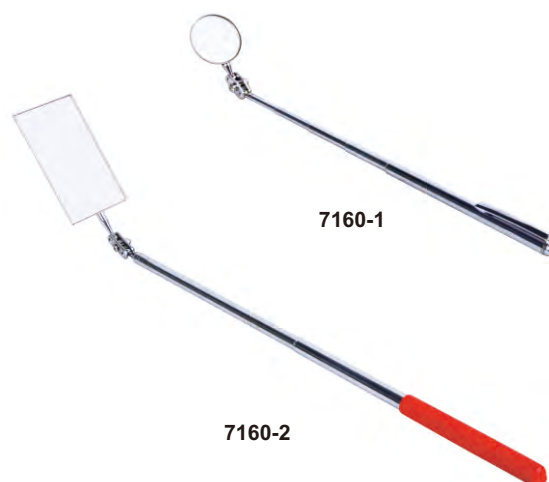

MAGNIFICATION GLASSES

interchangeable lenses

head band (included)

7523-3D5

adjustable lens and LED angle

- Resin lens
- Interchangeable lenses
- Powered by 3 pcs AAA batteries (included)

Code	Lens number	Magnification
7523-3D5	5 pcs	1X
		1.5X
		2X
		2.5X
		3.5X

adjustable holder angle

moveable lens for focus

2 pcs LED

TELESCOPING INSPECTION MIRRORS

- Inspect hidden areas
- Rotation of the mirror: 360°
- Length of handle is adjustable, handle is made of stainless steel

Code	Size of mirror	Length
7160-1	Ø32mm	178~515mm
7160-2	50x90mm	330~490mm