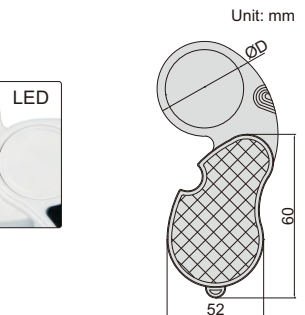

7520-320D

7521-3D

- LED illumination, working life 20000h

SPECIFICATION

Magnification	2.25X
Diopter	5D
Lens diameter	Ø122mm
Illumination	power: 7W, illumination: 420lm
Power supply	100~240V, 50~60Hz

TABLE MAGNIFIER WITH ILLUMINATION CODE 7516-5D

Code	Magnification	Lens diameter (ØD)
7515-10	10X	Ø21mm

7515-10

FOLDING MAGNIFIER WITH ILLUMINATION

closed

LED lights up when opened

- Resin lens
- Powered by 2xCR1620 batteries (included)
- LED lights up automatically when opened

Code	Magnification	Lens diameter (ØD)
7514-1	2.5X	Ø45mm

7514-1

19

MAGNIFIER WITH ILLUMINATION

- Glass lens
- Powered by 3xAG7 batteries
- 3 pcs LED and 3 pcs UV
- Base with scale, graduation: 0.5mm, 1/16"

base with scale

rotate lens to adjust focus

7524-10

Code	Magnification	Lens diameter (ØD)	L	H	W
7524-10	10X	Ø30mm	60mm	50mm	56mm

MAGNIFIERS WITH ILLUMINATION

- Glass lens
- Powered by 3xAAA batteries (included)