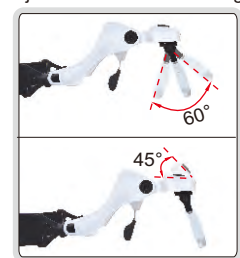

MAGNIFICATION GLASSES

interchangeable lenses

head band (included)

7523-3D5

adjustable lens and LED angle

- Resin lens
- Interchangeable lenses
- Powered by 3 pcs AAA batteries (included)

Code	Lens number	Magnification
7523-3D5	5 pcs	1X
		1.5X
		2X
		2.5X
		3.5X

adjustable holder angle

moveable lens for focus

2 pcs LED

TELESCOPING INSPECTION MIRRORS

- Inspect hidden areas
- Rotation of the mirror: 360°
- Length of handle is adjustable, handle is made of stainless steel