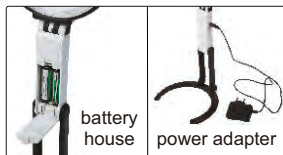

Code	Magnification	Lens size
7518-26	2X/6X	90x55mm

MAGNIFIER WITH ILLUMINATION

- Handheld and desk-type use
- Two magnifications
- LED illumination
- Powered by 2xAA batteries (included)
- Resin lens

Code	Magnification	Lens diameter (ØD)
7519-26	2X/6X	90mm

THREE WAYS MAGNIFIER WITH ILLUMINATION

- Resin lens
- Powered by 2xAA batteries (included) or power adapter (110~240V, 50~60Hz)

three ways use

7512-1

Code	Magnification	Lens diameter (ØD/Ød)
7512-1	2X/4X	Ø120mm/Ø28mm